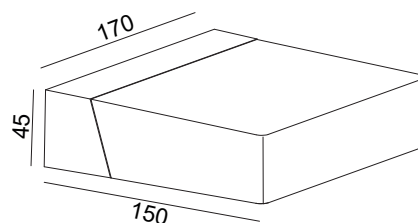

TECHNICAL DATA

TYPE

Professional LED for Exterior Lighting.

PRO	CRI ≥ 80	
IP54		L°
AC85-265V 50/60Hz		50000h

DIMENSION DRAW

Model:	Pebble
Format:	Rectangular
Location:	Exterior
Wattage:	20W
Materials:	Aluminium
Led Color:	3000K
Product Dimension:	45*170*150mm
IP Code:	54
Fixation:	Wall
CRI :	80
Lumen Output:	1550LM
Frequency:	50/60 Hz
Beam Angle:	L°